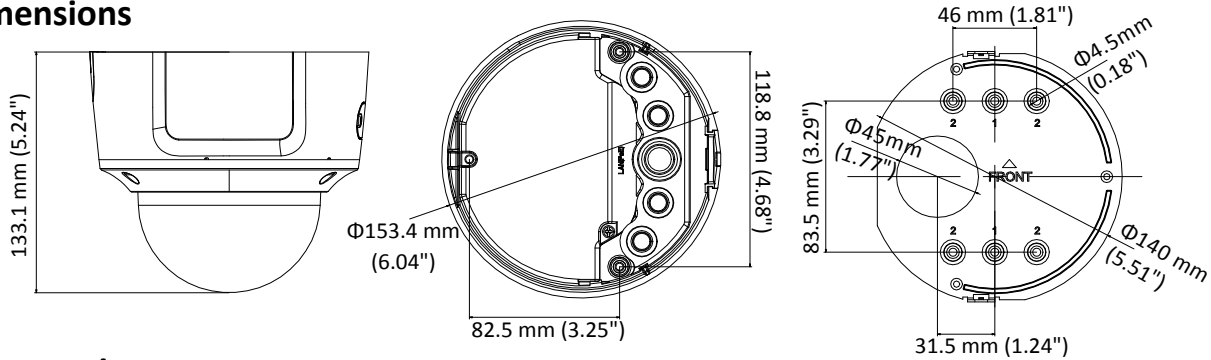

Dimensions

Accessories

DS-1473ZJ-155(Black)
Wall Mount

Headquarters

No.555 Qianmo Road, Binjiang District,
Hangzhou 310051, China
T +86-571-8807-5998
overseasbusiness@hikvision.com

Hikvision USA
T +1-909-895-0400
sales.usa@hikvision.com

Hikvision Australia
T +61-2-8599-4233
salesau@hikvision.com

Hikvision India
T +91-22-28469900
sales@pramahikvision.com

Hikvision Canada
T +1-866-200-6690
sales.canada@hikvision.com

Hikvision Thailand
T +662-275-9949
sales.thailand@hikvision.com

Hikvision Europe
T +31-23-5542770
sales.eu@hikvision.com

Hikvision Italy
T +39-0438-6902
info.it@hikvision.com

Hikvision Brazil
T +55 11 3318-0050
Latam.support@hikvision.com

Hikvision Turkey
T +90 (216)521 7070- 7074
sales.tr@hikvision.com

Hikvision Malaysia
T +601-7652-2413
sales.my@hikvision.com

Hikvision UK & Ireland
T +01628-902140
sales.uk@hikvision.com

Hikvision South Africa
Tel: +27 (10) 0351172
sale.africa@hikvision.com

Hikvision France
T +33(0)1-85-330-450
info.fr@hikvision.com

Hikvision Kazakhstan
T +7-727-9730667
nikia.panfilov@hikvision.ru

Hikvision Vietnam
T +84-974270888
sales.vt@hikvision.com

Hikvision UAE
T +971-4-4432090
salesme@hikvision.com

Hikvision Singapore
T +65-6684-4718
sg@hikvision.com

Hikvision Spain
T +34-91-737-16-55
info.es@hikvision.com

Hikvision Tashkent
T +99-87-1238-9438
uzb@hikvision.ru

Hikvision Hong Kong
T +852-2151-1761
info.hk@hikvision.com

Hikvision Russia
T +7-495-669-67-99
sateru@hikvision.com

Hikvision Korea
T +82-(0)31-731-8817
sales.korea@hikvision.com

Hikvision Poland
T +48-22-460-01-50
info.pl@hikvision.com

Hikvision Indonesia
T +62-21-2933759
Sales.Indonesia@hikvision.com

Hikvision Colombia
sales.colombia@hikvision.com